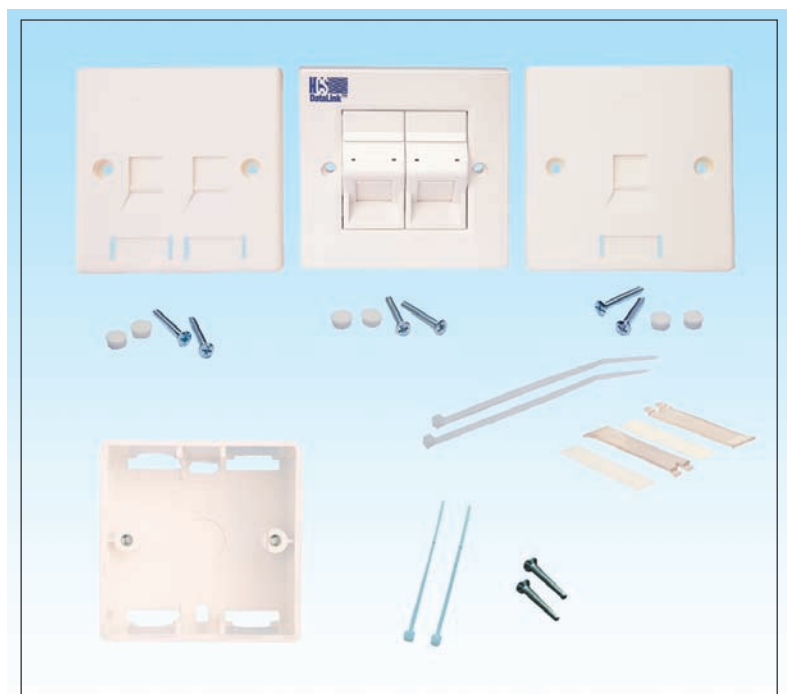

UK Style Face Plates

Description

HCS offers a full range of high quality, state of the art Face plates, Outlets and Surface-mount boxes for professional installations, needed to provide fully compliant copper and fiber-optic cabling systems.

HCS UK Style face plates series includes high quality, state-of-the-art plates and boxes for perfect and professional installations, needed to provide fully compliant copper and fiber-optic cabling systems.

The range of products includes two optional plates with station ID, fitting into a single back box.

Proper use of HCS DataLink & DataLight Face Plates, Outlets and Back-boxes, along with all HCS cabling components provide high-quality cabling systems which are supported by the Century™ Lifetime Warranty and the DoubleSafe™ QA program as a part of complete HCS cabling system.

Ordering Information

HCS P/N	Description	Ports	Dimensions mm			Notes
			L	W	H	
W00-40001	UK Style Mount Back Box	-	87	87	38	-
W00-40101	UK Style Face Plate Single Port	1	86	86	-	-
W00-40102	UK Style Face Plate Double Port	2	86	86	-	-
W00-40103	UK Style Face Plate 45 degree Single Port	1	86	86	-	-
W00-40104	UK Style Face Plate 45 degree Double Port	2	86	86	-	-
W00-40105	UK Style Face Plate with station ID Single Port	1	86	86	-	-
W00-40106	UK Style Face Plate with station ID Double Port	2	86	86	-	-